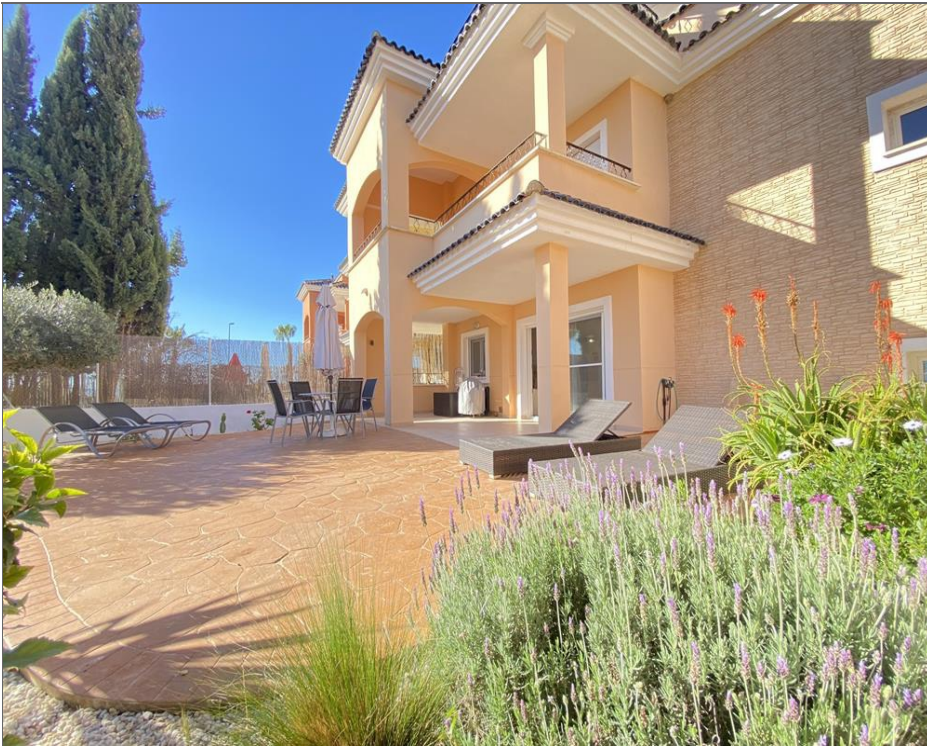

Appartement te koop in Altaona Golf and
Country Village

Ref:
SVM685760-1

Bedrooms: 2

Bathrooms: 2

Build: 90m²

Plot: m²

Verkocht